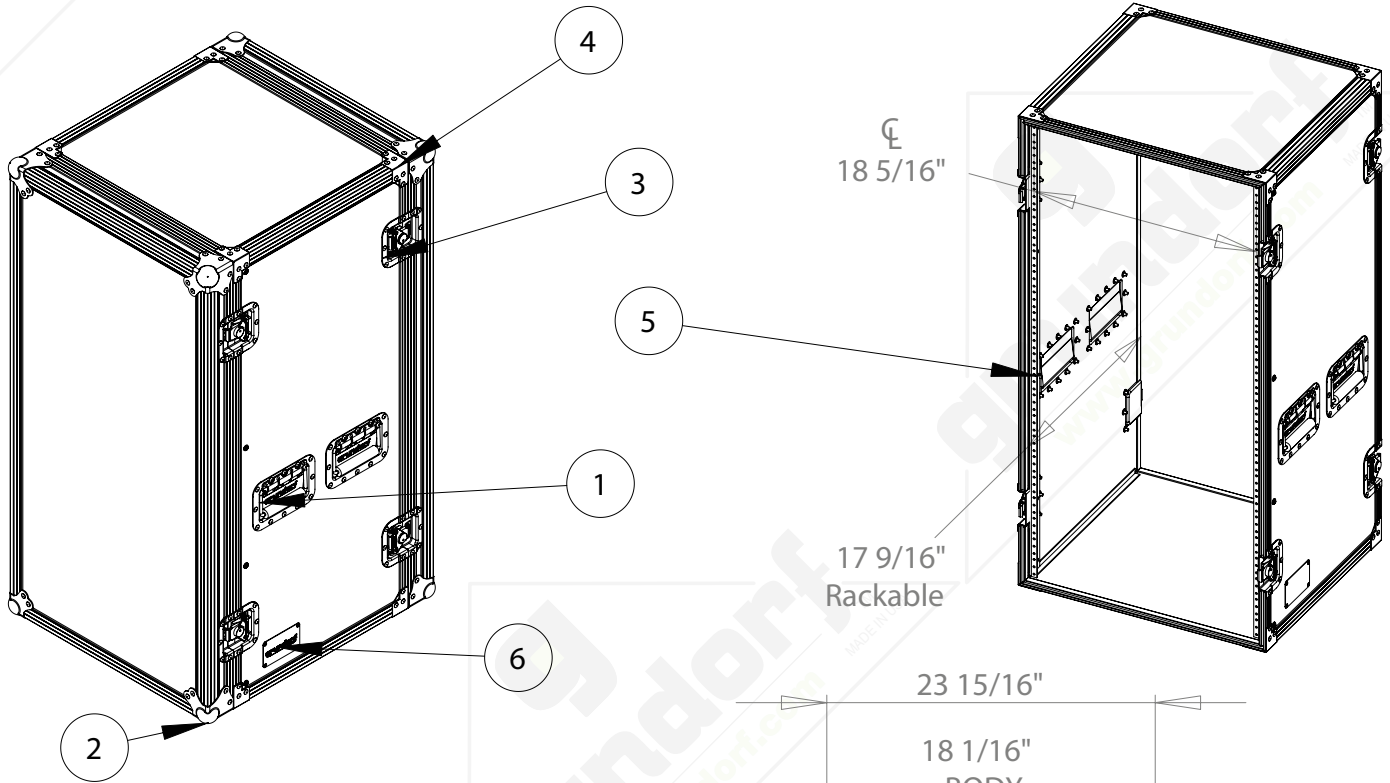

T8-R2218

Tour 8 - Flite Style Amp Rack - 22 Space - 18" Body Depth

#	QTY	PART NUMBER	DESCRIPTION
1	4	31-005	HANDLE - RECESSED/LOGO/ZINC
2	8	32-016	CORNER-BALL/ZINC
3	8	34-013	CATCH - RECESSED W/OFFSET/ZINC
4	8	35-007	CLAMP - SMALL/OFFSET
5	2	41-022	RACK RAIL-22 SPACE
6	1	83-012	BADGE - GRUNDORF TOUR 8 SERIES

FRONT VIEW

SIDE VIEW

INSIDE LID  
DEPTH  
2 3/16"