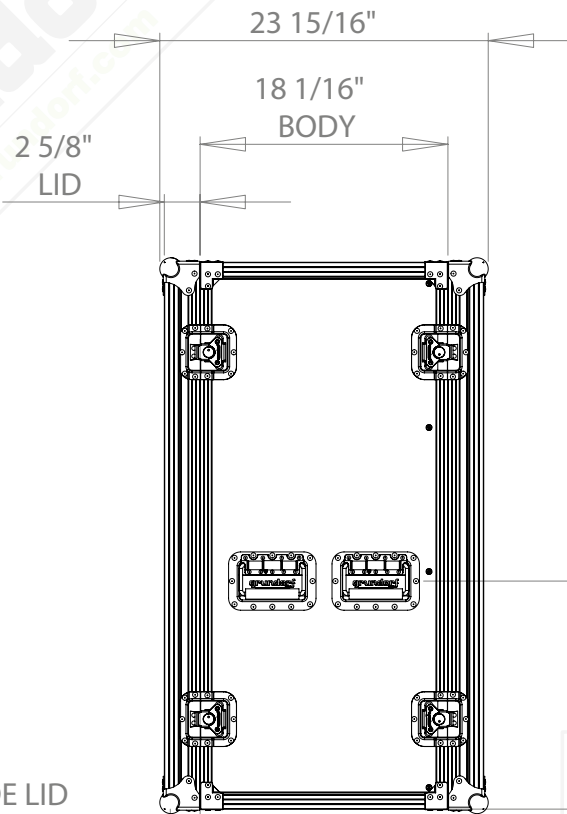

T8-R2218

Tour 8 - Flite Style Amp Rack - 22 Space - 18" Body Depth

#	QTY	PART NUMBER	DESCRIPTION
1	4	31-005	HANDLE - RECESSED/LOGO/ZINC
2	8	32-016	CORNER-BALL/ZINC
3	8	34-013	CATCH - RECESSED W/OFFSET/ZINC
4	8	35-007	CLAMP - SMALL/OFFSET
5	2	41-022	RACK RAIL-22 SPACE
6	1	83-012	BADGE - GRUNDORF TOUR 8 SERIES

FRONT VIEW

SIDE VIEW

INSIDE LID  
DEPTH  
2 3/16"